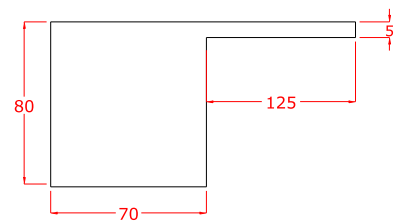

PVC/ ACRYLIC WATERFALL

PVC/Acrylic Waterfall

Perhaps our best selling water feature types because of their sheer visual impact and flexibility. Typically a hidden feature, our waterfalls and their variations come in virtually any length by adding each other.

Features

- Classic look and design
- Standard sheeting fall looks amazing
- 300,600,900,1200,1500mm wide , 200mm extended lip
- Material - PVC/ACRYLIC
- Maximum installation height as recommended below

Water fall comes with removable /replacable LED strip light. It comes with a remote control capable to control lighting type & pattern.

- It is possible to change light colour between even fixed colours
- Seven fixed colours blinking
- Different speed of colour changing
- Brightness adjustment.

The colours available are, White ,Red, Light green, Blue / purple, Yellow, Dark green & Pink. Once you set desired effect the system comes with same colour and effect, Whenever you switch on/off till you change the programme.

WIRING & DRIVER

It comes with 5 mtr standard wiring with LED driver AC adaptor. For more length you may please cut cable appropriately & extend cable & connect with same adaptors. These adaptors are not water proof so please protect accordingly.

Technical Specification

Picture	Effect	Ref Code	Connection in mm	Flow details in LPM	MAX Recommended height in mm	Dimensions in mm			
						A	B	C	D
		ASWF300A	40mm	50	300	300	70	80	130
		ASWF600A	40mm	100	750	600	70	80	130
		ASWF900A	2x40mm	150	1000	900	70	80	130
		ASWF1200A	2x40mm	200	1200	1200	70	80	130

1. NOTE: 1. Please change the battery if system is not allowing you to change the desired pattern.
   2. You shall install more than recommended height but please expect an unclear sheet fall in the bottom portion.