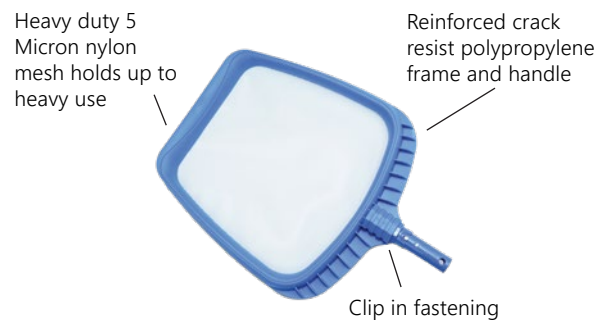

Ref. Code	Product Details
ASWBH	18" (450mm) Heavy duty wall brush with poly bristle, Dark blue colour

### Algae Brush

- Heavy duty stainless steel bristles provide scouring might to eliminate algae growth on the bottom of concrete pools eliminating unnecessary chemical activities
- Durable polymer with clip in fastening
- Works with any standard 1 1/4" (32mm) diameter pole

Ref. Code	Product Details
ASABH10	10" (250mm) Algae brush with SS bristles, Dark blue in colour
ASABH5	5" (125mm) Algae brush with SS bristles, Dark blue in colour

### Contoured Leaf Skimmer

- Lightweight contoured design effortlessly skims leaves and debris floating on water's surface
- Reinforced corrosion resist plastic frame prevents scratches on pool walls
- Durable pocket screening made of close netting (5 microns)
- Works with any standard 1 1/4" (32mm) diameter pole