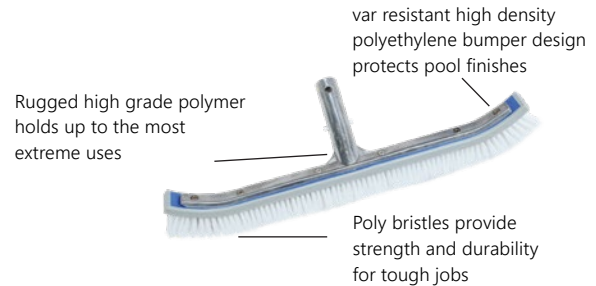

### Oversized Pool Brush

- 450mm long heavy duty, long lasting poly bristles
- Rugged high grade polymer handle
- Effortlessly cleans concrete, fiberglass and vinyl pool walls and cover larger areas
- Var resistant bumper design prevents scratches on pool or liner walls
- Works with any standard 1 1/4" (32mm) diameter pole

Ref. Code	Product Details
ASWBH	18" (450mm) Heavy duty wall brush with poly bristle, Dark blue colour

### Algae Brush

- Heavy duty stainless steel bristles provide scouring might to eliminate algae growth on the bottom of concrete pools eliminating unnecessary chemical activities
- Durable polymer with clip in fastening
- Works with any standard 1 1/4" (32mm) diameter pole

### Bicolor Pool Hose

- Transparent hose piping with a spiral reinforcement in blue, Grey black highly flexible, manufactured from EVA (Ethyl Vinyl Acetate)
- Hoses manufactured with corrugated structure and rounded profile for greater floatability during service work
- Smooth spiral inner wall design for superior water flow
- Swivel cuff provides flexibility and kink - free operation
- UV and Chemical resistant
- H<sub>2</sub>O Suction vacuum 8m.