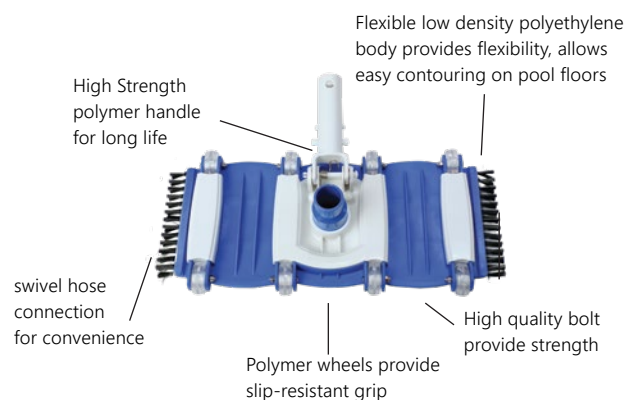

### Contoured leaf rake

- Lightweight contoured design effortlessly skims leaves and debris from the bottom of the pool
- Reinforced corrosion resist plastic frame prevents scratches on pool walls
- Durable pocket screening made of close netting (5 microns)
- Works with any standard 1 1/4" (32mm) diameter pole

### Flex Vacuum Head

- Designed for hard-surface pools, weighted flexible body resists floating
- High strength polymer quick change handle fits standard 1- 1/4" (32mm) diameter pole and swivel vacuum connector fits 1-1/2" (38mm) diameter hose