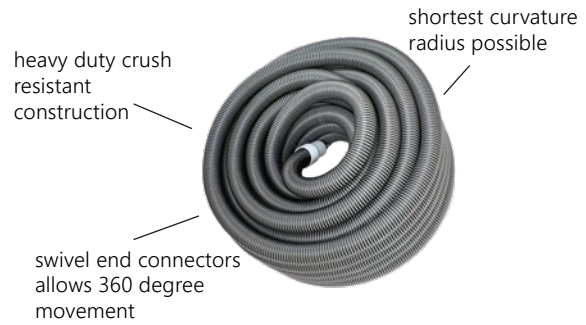

### Flex Vacuum Head

- Designed for hard-surface pools, weighted flexible body resists floating
- High strength polymer quick change handle fits standard 1- 1/4" (32mm) diameter pole and swivel vacuum connector fits 1-1/2" (38mm) diameter hose

### Aluminium Vacuum Head

- Heavy duty aluminium body for semi commercial applications
- High quality rugged wheels make the body movement smoothly
- Works with any standard 1 1/4" (32m) diameter pole

Ref. Code	Product Details
ASALVH350	350mm Long anodised aluminium vacuum head with swivel hose connection, Silver colour
ASALVH450	450mm Long anodised aluminium vacuum head with swivel hose connection, Silver colour

### Bicolor Pool Hose

- Transparent hose piping with a spiral reinforcement in blue, Grey black highly flexible, manufactured from EVA (Ethyl Vinyl Acetate)
- Hoses manufactured with corrugated structure and rounded profile for greater floatability during service work
- Smooth spiral inner wall design for superior water flow
- Swivel cuff provides flexibility and kink - free operation
- UV and Chemical resistant
- H<sub>2</sub>O Suction vacuum 8m.