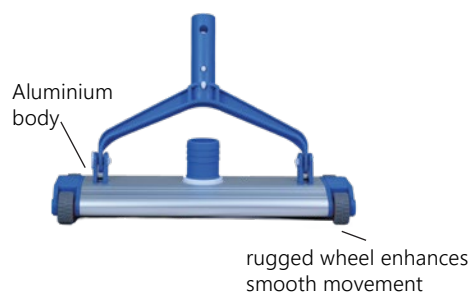

### Flex Vacuum Head

- Designed for hard-surface pools, weighted flexible body resists floating
- High strength polymer quick change handle fits standard 1- 1/4" (32mm) diameter pole and swivel vacuum connector fits 1-1/2" (38mm) diameter hose

Ref. Code	Product Details
ASFVH350P	350mm Long flexible vacuum head with swivel hose connection, clip in fastening, Dark blue color

### Aluminium Vacuum Head

- Heavy duty aluminium body for semi commercial applications
- High quality rugged wheels make the body movement smoothly
- Works with any standard 1 1/4" (32m) diameter pole

Ref. Code	Product Details
ASALVH350	350mm Long anodised aluminium vacuum head with swivel hose connection, Silver colour
ASALVH450	450mm Long anodised aluminium vacuum head with swivel hose connection, Silver colour