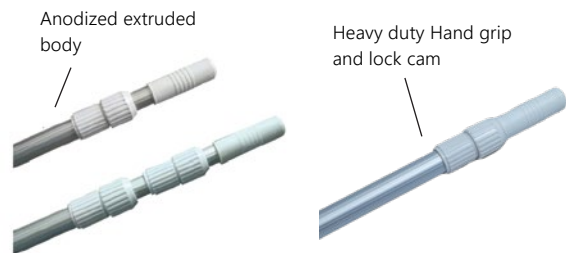

### Flex Vacuum Head

- Designed for hard-surface pools, weighted flexible body resists floating
- High strength polymer quick change handle fits standard 1- 1/4" (32mm) diameter pole and swivel vacuum connector fits 1-1/2" (38mm) diameter hose

### Aluminium Vacuum Head

- Heavy duty aluminium body for semi commercial applications
- High quality rugged wheels make the body movement smoothly
- Works with any standard 1 1/4" (32m) diameter pole

Ref. Code	Product Details
ASALVH350	350mm Long anodised aluminium vacuum head with swivel hose connection, Silver colour
ASALVH450	450mm Long anodised aluminium vacuum head with swivel hose connection, Silver colour

### Bicolor Pool Hose

- Transparent hose piping with a spiral reinforcement in blue, Grey black highly flexible, manufactured from EVA (Ethyl Vinyl Acetate)
- Hoses manufactured with corrugated structure and rounded profile for greater floatability during service work
- Smooth spiral inner wall design for superior water flow
- Swivel cuff provides flexibility and kink - free operation
- UV and Chemical resistant
- H<sub>2</sub>O Suction vacuum 8m.

### Telescopic pole

- Features 1 mm thick heavy duty weight anodized extruded aluminium corrugated/ ribbed style poles.
- Durable fast lock telescopic pole with smooth grips and external locking cams.
- Length adjusts easily.
- Pole features standard 1 1/4" (32mm) diameter.
- To fit any standard international style rake, skimmer, brush & vacuum head.