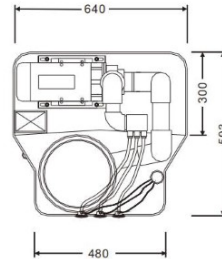

## Pipeless Filter

Installation figure

Top view

Front view

*Pipeless Filters are designed keeping small pools/ Residential pools installed where limitation to pump room space.*

### TECHNICAL SPECIFICATION

Ref.Code	Motor Power (HP)	Voltage (v)	Design Flow (m <sup>3</sup> /h)	Filter Area (m <sup>2</sup> )	Length (mm)	Width (mm)	Height (mm)
ASPF-N	1.2	220	10-13	0.26	640	660	960
ASPF	2.0	220	25	0.297	1120	680	1080