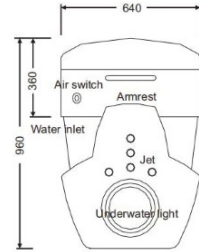

## Pipeless Filter

Installation figure

Top view

Front view

*Pipeless Filters are designed keeping small pools/ Residential pools installed where limitation to pump room space.*

### TECHNICAL SPECIFICATION

Ref.Code	Motor Power (HP)	Voltage (v)	Design Flow (m <sup>3</sup> /h)	Filter Area (m <sup>2</sup> )	Length (mm)	Width (mm)	Height (mm)
ASPF-N	1.2	220	10-13	0.26	640	660	960
ASPF	2.0	220	25	0.297	1120	680	1080