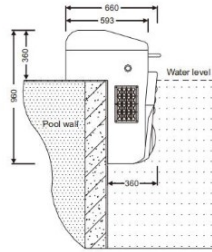

# FILTRATION SYSTEM

## Pipeless Filter

Installation figure

Top view

Front view

*Pipeless Filters are designed keeping small pools/ Residential pools installed where limitation to pump room space.*

### FEATURES:

- Made of high quality acrylic with fiberglass reinforced.
- Equipment to comply with the filter bag, massage jet, suction and lighting.
- Massage jet delivery design ensures more Air Mixture in to pool
- Comes with 12/18w warm white LED light.
- New feature as outside vacuum fitting for easy access and cleaning

### TECHNICAL SPECIFICATION

Ref.Code	Motor Power (HP)	Voltage (v)	Design Flow (m <sup>3</sup> /h)	Filter Area (m <sup>2</sup> )	Length (mm)	Width (mm)	Height (mm)
ASPF-N	1.2	220	10-13	0.26	640	660	960
ASPF	2.0	220	25	0.297	1120	680	1080