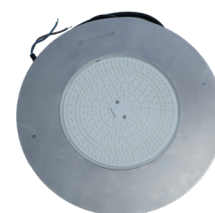

LED LIGHTS

Wall mounted light

Light Color

Cool White (10000K)

RGB (14 modes)

Warm White (4000K)

FEATURES:

- With the best LED technology, Nicheless E-Lumen mounts directly on the wall for simply installation.
- Concrete & Vinyl Pool Compatible
- Light-duty of power usage works well with standard 12V transformer

FACE RING COLOR OPTIONS

White

Blue

Grey

Stainless Steel

Transparent

PRODUCT DETAILS:

Waterproof Standard

RGB

LED Warm White

LED Cool White

Simple installation

Mounting Bracket
(concrete pool)

Mounting Plate
(vinyl pool)

TECHNICAL SPECIFICATION

Ref.Code	LED Bulb	Watt/ Voltage	Illuminance (lux)	Color
ASWML20WW	252 LEDs Bulb	20W/12V	415	Warm White (4000k)
ASWML20CW	252 LEDs Bulb	20W/12V	346	Cool White (10000K)
ASWML20R	252 LEDs Bulb	20W/12V	166	RGB
ASWML35WW	441 LEDs Bulb	35W/12V	613	Warm White (4000k)
ASWML35CW	441 LEDs Bulb	35W/12V	550	Cool White (10000K)
ASWML35R	441 LEDs Bulb	35W/12V	273	RGB

With SS facia for Niche mount installation

(Can match any manufacturer's niche)

Note: Suitable size (2 core) of cable use is vital for the performance of the product (For larger pool, pls speak to Aqvastar for technical assistance)