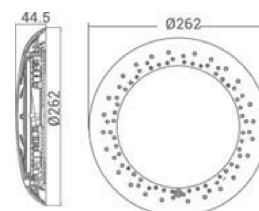

RGB

LED Warm White

LED Cool White

Simple installation

Mounting Bracket
(concrete pool)

Mounting Plate
(vinyl pool)

TECHNICAL SPECIFICATION

Ref.Code	LED Bulb	Watt/ Voltage	Illuminance (lux)	Color
ASWML20WW	252 LEDs Bulb	20W/12V	415	Warm White (4000k)
ASWML20CW	252 LEDs Bulb	20W/12V	346	Cool White (10000K)
ASWML20R	252 LEDs Bulb	20W/12V	166	RGB
ASWML35WW	441 LEDs Bulb	35W/12V	613	Warm White (4000k)
ASWML35CW	441 LEDs Bulb	35W/12V	550	Cool White (10000K)
ASWML35R	441 LEDs Bulb	35W/12V	273	RGB

With SS facia for Niche mount installation

(Can match any manufacturer's niche)

Note: Suitable size (2 core) of cable use is vital for the performance of the product (For larger pool, pls speak to Aqvastar for technical assistance)