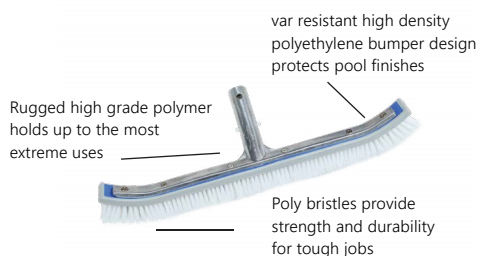

MAINTENANCE EQUIPMENTS

Ref. Code	Product Details
ASWBH	18" (450mm) Heavy duty wall brush with poly bristle, Dark blue colour

Ref. Code	Product Details
ASABH10	10" (250mm) Algae brush with SS bristles, Dark blue in colour
ASABH5	5" (125mm) Algae brush with SS bristles, Dark blue in colour
ASABH18	18" (450mm) Algae brush with SS bristles, Dark blue in colour

OVERSIZED POOL BRUSH

- 450mm long heavy duty, long lasting poly bristles
- Rugged high grade polymer handle
- Effortlessly cleans concrete, fiberglass and vinyl pool walls and cover larger areas
- Var resistant bumper design prevents scratches on pool or liner walls
- Works with any standard 1 1/4" (32mm) diameter pole

ALGAE BRUSH

- Heavy duty stainless steel bristles provide scouring might to eliminate algae growth on the bottom of concrete pools eliminating unnecessary chemical activities
- Durable polymer with clip in fastening
- Works with any standard 1 1/4" (32mm) diameter pole

FLEX VACUUM HEAD

- Designed for hard-surface pools, weighted flexible body resists floating
- High strength polymer quick change handle fits standard 1- 1/4" (32mm) diameter pole and swivel vacuum connector fits 1-1/2" (38mm) diameter hose