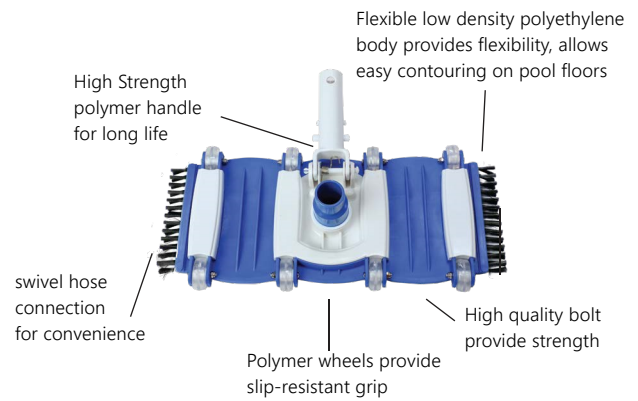

MAINTENANCE EQUIPMENTS

Ref. Code	Product Details
ASDNH	15" deep net with 5 micron mesh, Dark blue color

Ref. Code	Product Details
ASFVH350P	350mm Long flexible vacuum head with swivel hose connection, clip in fastening, Dark blue color

CONTOURED LEAF RAKE

- Lightweight contoured design effortlessly skims leaves and debris from the bottom of the pool
- Reinforced corrosion resist plastic frame prevents scratches on pool walls
- Durable pocket screening made of close netting (5 microns)
- Works with any standard 1 1/4" (32mm) diameter pole

FLEX VACUUM HEAD

- Designed for hard-surface pools, weighted flexible body resists floating
- High strength polymer quick change handle fits standard 1- 1/4" (32mm) diameter pole and swivel vacuum connector fits 1-1/2" (38mm) diameter hose