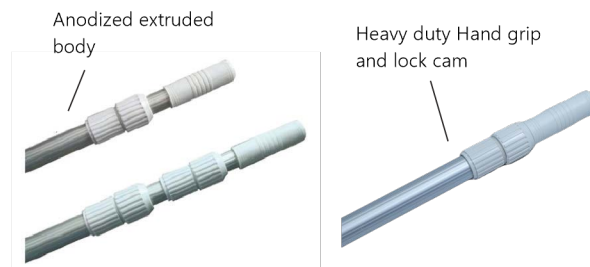

CONTOURED LEAF RAKE

- Lightweight contoured design effortlessly skims leaves and debris from the bottom of the pool
- Reinforced corrosion resist plastic frame prevents scratches on pool walls
- Durable pocket screening made of close netting (5 microns)
- Works with any standard 1 1/4" (32mm) diameter pole

FLEX VACUUM HEAD

- Designed for hard-surface pools, weighted flexible body resists floating
- High strength polymer quick change handle fits standard 1- 1/4" (32mm) diameter pole and swivel vacuum connector fits 1-1/2" (38mm) diameter hose

Ref. Code	Product Details
ASALVH350	350mm Long anodised aluminium vacuum head with swivel hose connection, Silver colour
ASALVH450	450mm Long anodised aluminium vacuum head with swivel hose connection, Silver colour

ALUMINIUM VACUUM HEAD

- Heavy duty aluminium body for semi commercial applications
- High quality rugged wheels make the body movement smoothly
- Works with any standard 1 1/4" (32m) diameter pole

MAINTENANCE EQUIPMENTS