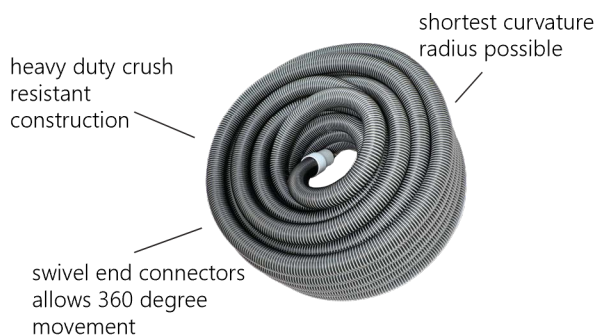

CONTOURED LEAF RAKE

- Lightweight contoured design effortlessly skims leaves and debris from the bottom of the pool
- Reinforced corrosion resist plastic frame prevents scratches on pool walls
- Durable pocket screening made of close netting (5 microns)
- Works with any standard 1 1/4" (32mm) diameter pole

FLEX VACUUM HEAD

- Designed for hard-surface pools, weighted flexible body resists floating
- High strength polymer quick change handle fits standard 1- 1/4" (32mm) diameter pole and swivel vacuum connector fits 1-1/2" (38mm) diameter hose

Ref. Code	Product Details
ASALVH350	350mm Long anodised aluminium vacuum head with swivel hose connection, Silver colour
ASALVH450	450mm Long anodised aluminium vacuum head with swivel hose connection, Silver colour

ALUMINIUM VACUUM HEAD

- Heavy duty aluminium body for semi commercial applications
- High quality rugged wheels make the body movement smoothly
- Works with any standard 1 1/4" (32m) diameter pole

MAINTENANCE EQUIPMENTS