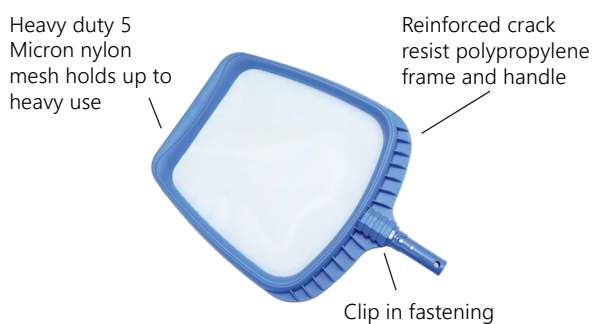

MAINTENANCE EQUIPMENTS

Ref. Code	Product Details
ASWBH	18" (450mm) Heavy duty wall brush with poly bristle, Dark blue colour

Ref. Code	Product Details
ASABH10	10" (250mm) Algae brush with SS bristles, Dark blue in colour
ASABH5	5" (125mm) Algae brush with SS bristles, Dark blue in colour
ASABH18	18" (450mm) Algae brush with SS bristles, Dark blue in colour

OVERSIZED POOL BRUSH

- 450mm long heavy duty, long lasting poly bristles
- Rugged high grade polymer handle
- Effortlessly cleans concrete, fiberglass and vinyl pool walls and cover larger areas
- Var resistant bumper design prevents scratches on pool or liner walls
- Works with any standard 1 1/4" (32mm) diameter pole

ALGAE BRUSH

- Heavy duty stainless steel bristles provide scouring might to eliminate algae growth on the bottom of concrete pools eliminating unnecessary chemical activities
- Durable polymer with clip in fastening
- Works with any standard 1 1/4" (32mm) diameter pole

FLEX VACUUM HEAD

- Designed for hard-surface pools, weighted flexible body resists floating
- High strength polymer quick change handle fits standard 1- 1/4" (32mm) diameter pole and swivel vacuum connector fits 1-1/2" (38mm) diameter hose