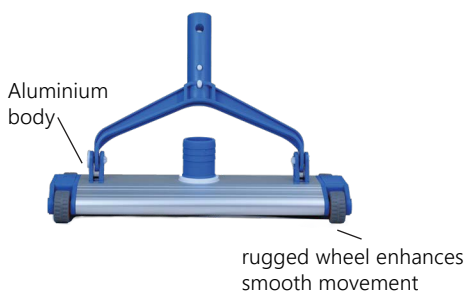

Ref. Code	Product Details
ASFNH	Heavy duty flat net with 5 Micron mesh, Dark blue color

CONTOURED LEAF SKIMMER

- Lightweight contoured design effortlessly skims leaves and debris floating on water's surface
- Reinforced corrosion resist plastic frame prevents scratches on pool walls
- Durable pocket screening made of close netting (5 microns)
- Works with any standard 1 1/4" (32mm) diameter pole

MAINTENANCE EQUIPMENTS

Ref. Code	Product Details
ASDNH	15" deep net with 5 micron mesh, Dark blue color

Ref. Code	Product Details
ASFVH350P	350mm Long flexible vacuum head with swivel hose connection, clip in fastening, Dark blue color

CONTOURED LEAF RAKE

- Lightweight contoured design effortlessly skims leaves and debris from the bottom of the pool
- Reinforced corrosion resist plastic frame prevents scratches on pool walls
- Durable pocket screening made of close netting (5 microns)
- Works with any standard 1 1/4" (32mm) diameter pole

FLEX VACUUM HEAD

- Designed for hard-surface pools, weighted flexible body resists floating
- High strength polymer quick change handle fits standard 1- 1/4" (32mm) diameter pole and swivel vacuum connector fits 1-1/2" (38mm) diameter hose