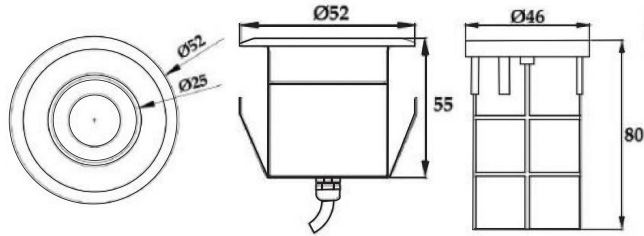

LED LIGHTS

Niche Mounted Lights

FEATURES:

- Colour - Warm white | Cool white | RGB
- 120 deg Beam angle LED.
- 115 lumens per watt highest in industry (Only for single color)
- Uniform Illumination.
- Long life LEDs up to 50000 working hours.
- 100% Epoxy filled complete sealing.
- Easy installation: Designed to be installed in steps or kids pool with conduit
- Transformer/driver 230 input/ 12 Volt output.

NOTE: Single color light goes with driver
RGB color light goes with transformer

PRODUCT DETAILS

- IP Rating
  IP 68
- Lens Material
  6mm thickness Tempered glass
- Color Temperature
  2800K 4000K 6000K
- Optional Dimmer
  DALI 0/1-10V
- Body Material
  Stainless Steel 316
- Light Source
  CREE
- Emitting Color
  RGB

TECHNICAL SPECIFICATION

Ref. Code	LED Brand	Power Options	Control Options	Voltage	Beam Angle
ASNSM1SS	CREE	3W	RGB/RGBW	12V/24V AC/DC	15°
					30°
					45°
					60°

Note: Suitable size (2 core) of cable use is vital for the performance of the product (For larger pool, pls speak to Aqvastar for technical assistance)