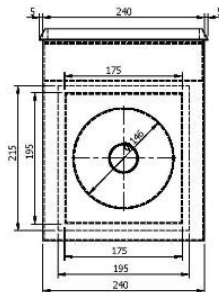

SS SKIMMER

Ref. Code	Product Description
ASSKSL	Sleek skimmer in SS with wall side access (3 m ³ /hr flow), 1.5" connection

SS SLEEK SKIMMER

- Smart high water level sleek skimmer for concrete pools with frontal removable basket in stainless steel (316)
- Connection size: 1.5"
- Flow: 3 m³/hr
- Surface area covered: 15-20 m²

Ref. Code	Product Description
ASSK15SS	Standard Skimmer in SS, 1.5" FTA connection (5 m ³ /hr flow)

CLASSIC POOL SKIMMER (MADE IN SS316)

- Water leaves the pool through the skimmer which increases the surface flow rate and moves surface debris into the skimmer.
- The debris are collected in a filter basket and the water flows on to the sand filter for particle cleaning.
- Flow capacity max 5 m³/h.
- Vertically adjustable collar
- Equipped with large, high-capacity filter basket
- Connection for water level control
- Connection size: 1.5"