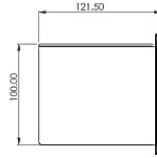

SS SKIMMER

Ref. Code	Product Description
ASSKSL	Sleek skimmer in SS with wall side access (3 m ³ /hr flow), 1.5" connection

SS SLEEK SKIMMER

- Smart high water level sleek skimmer for concrete pools with frontal removable basket in stainless steel (316)
- Connection size: 1.5"
- Flow: 3 m³/hr
- Surface area covered: 15-20 m²

Ref. Code	Product Description
ASSK15SS	Standard Skimmer in SS, 1.5" FTA connection (5 m ³ /hr flow)

CLASSIC POOL SKIMMER (MADE IN SS316)

- Water leaves the pool through the skimmer which increases the surface flow rate and moves surface debris into the skimmer.
- The debris are collected in a filter basket and the water flows on to the sand filter for particle cleaning.
- Flow capacity max 5 m³/h.
- Vertically adjustable collar
- Equipped with large, high-capacity filter basket
- Connection for water level control
- Connection size: 1.5"