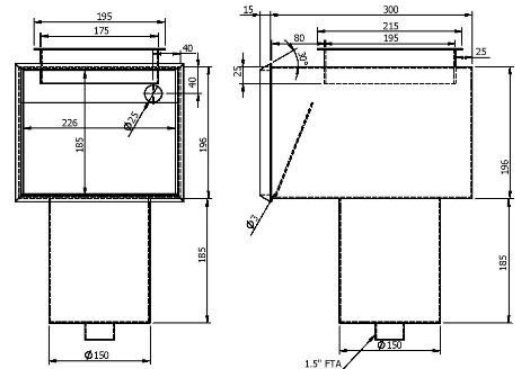

SS SKIMMER

Ref. Code	Product Description
ASSKSL	Sleek skimmer in SS with wall side access (3 m ³ /hr flow), 1.5" connection

SS SLEEK SKIMMER

- Smart high water level sleek skimmer for concrete pools with frontal removable basket in stainless steel (316)
- Connection size: 1.5"
- Flow: 3 m³/hr
- Surface area covered: 15-20 m²

Ref. Code	Product Description
ASSK15SS	Standard Skimmer in SS, 1.5" FTA connection (5 m ³ /hr flow)

CLASSIC POOL SKIMMER (MADE IN SS316)

- Water leaves the pool through the skimmer which increases the surface flow rate and moves surface debris into the skimmer.
- The debris are collected in a filter basket and the water flows on to the sand filter for particle cleaning.
- Flow capacity max 5 m³/h.
- Vertically adjustable collar
- Equipped with large, high-capacity filter basket
- Connection for water level control
- Connection size: 1.5"