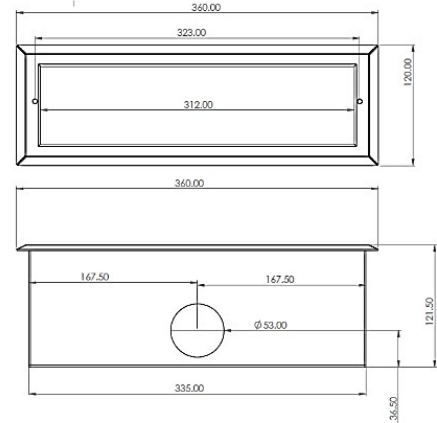

SS SKIMMER

Ref. Code	Product Description
ASSKSL	Sleek skimmer in SS with wall side access (3 m ³ /hr flow), 1.5" connection

SS SLEEK SKIMMER

- Smart high water level sleek skimmer for concrete pools with frontal removable basket in stainless steel (316)
- Connection size: 1.5"
- Flow: 3 m³/hr
- Surface area covered: 15-20 m²

Ref. Code	Product Description
ASSK15SS	Standard Skimmer in SS, 1.5" FTA connection (5 m ³ /hr flow)

CLASSIC POOL SKIMMER (MADE IN SS316)

- Water leaves the pool through the skimmer which increases the surface flow rate and moves surface debris into the skimmer.
- The debris are collected in a filter basket and the water flows on to the sand filter for particle cleaning.
- Flow capacity max 5 m³/h.
- Vertically adjustable collar
- Equipped with large, high-capacity filter basket
- Connection for water level control
- Connection size: 1.5"