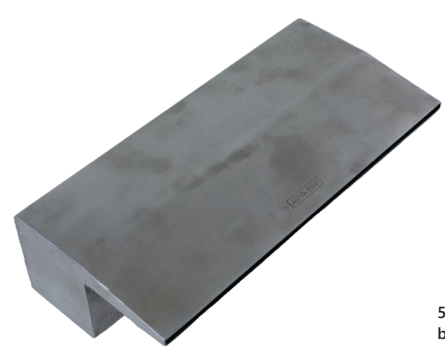

SS WATERFALL

Front View

SS WATERFALL

More bathing pleasure with a water curtain or a water cannon made of acid proof stainless steel (316) with polished surface comes with internal diverter to ensure smooth water flow without turbulence.

Ref Code	Threaded Connection	Flow details in LPM	MAX Recommended height in mm	Dimensions in mm		
				A	B	C
ASWF300SS	50mm	50	300	300	195	100
ASWF600SS	50mm	100	750	600	195	100
ASWF900SS	2x50mm	150	1000	900	195	100
ASWF1200SS	2x50mm	200	1200	1200	195	100

Note: Any other sizes available on request.

SS WATERFALL LIP TYPE

Front View

Ref Code	Threaded Connection	Flow details in LPM	MAX Recommended height in mm	Dimensions in mm			
				A	B	C	D
ASWF300SL	50mm	50	300	300	140	80	70
ASWF600SL	50mm	100	750	600	140	80	70
ASWF900SL	2x50mm	150	1000	900	140	80	70
ASWF1200SL	2x50mm	200	1200	1200	140	80	70