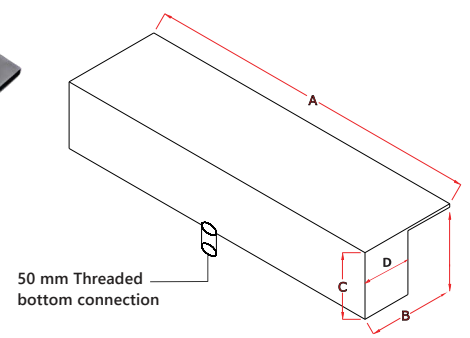

SS WATERFALL

Front View

SS WATERFALL

More bathing pleasure with a water curtain or a water cannon made of acid proof stainless steel (316) with polished surface comes with internal diverter to ensure smooth water flow without turbulence.

Ref Code	Threaded Connection	Flow details in LPM	MAX Recommended height in mm	Dimensions in mm		
				A	B	C
ASWF300SS	50mm	50	300	300	195	100
ASWF600SS	50mm	100	750	600	195	100
ASWF900SS	2x50mm	150	1000	900	195	100
ASWF1200SS	2x50mm	200	1200	1200	195	100

Note: Any other sizes available on request.

SS WATERFALL LIP TYPE

Front View

Ref Code	Threaded Connection	Flow details in LPM	MAX Recommended height in mm	Dimensions in mm			
				A	B	C	D
ASWF300SL	50mm	50	300	300	140	80	70
ASWF600SL	50mm	100	750	600	140	80	70
ASWF900SL	2x50mm	150	1000	900	140	80	70
ASWF1200SL	2x50mm	200	1200	1200	140	80	70