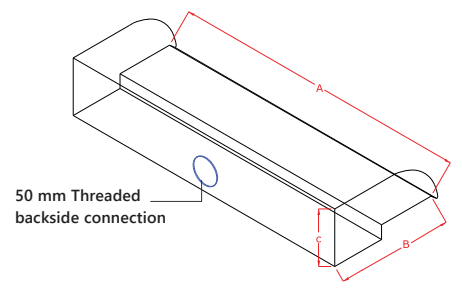

SS WATERFALL

Front View

SS WATERFALL

More bathing pleasure with a water curtain or a water cannon made of acid proof stainless steel (316) with polished surface comes with internal diverter to ensure smooth water flow without turbulence.

Ref Code	Threaded Connection	Flow details in LPM	MAX Recommended height in mm	Dimensions in mm		
				A	B	C
ASWF300SS	50mm	50	300	300	195	100
ASWF600SS	50mm	100	750	600	195	100
ASWF900SS	2x50mm	150	1000	900	195	100
ASWF1200SS	2x50mm	200	1200	1200	195	100

Note: Any other sizes available on request.

SS WATERFALL LIP TYPE

Front View

Ref Code	Threaded Connection	Flow details in LPM	MAX Recommended height in mm	Dimensions in mm			
				A	B	C	D
ASWF300SL	50mm	50	300	300	140	80	70
ASWF600SL	50mm	100	750	600	140	80	70
ASWF900SL	2x50mm	150	1000	900	140	80	70
ASWF1200SL	2x50mm	200	1200	1200	140	80	70