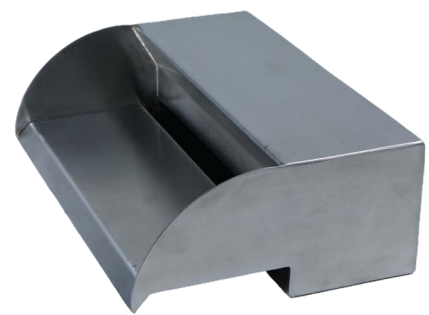

SS WATERFALL

Front View

SS WATERFALL

More bathing pleasure with a water curtain or a water cannon made of acid proof stainless steel (316) with polished surface comes with internal diverter to ensure smooth water flow without turbulence.

Ref Code	Threaded Connection	Flow details in LPM	MAX Recommended height in mm	Dimensions in mm		
				A	B	C
ASWF300SS	50mm	50	300	300	195	100
ASWF600SS	50mm	100	750	600	195	100
ASWF900SS	2x50mm	150	1000	900	195	100
ASWF1200SS	2x50mm	200	1200	1200	195	100

Note: Any other sizes available on request.

SS WATERFALL LIP TYPE

Front View

Ref Code	Threaded Connection	Flow details in LPM	MAX Recommended height in mm	Dimensions in mm			
				A	B	C	D
ASWF300SL	50mm	50	300	300	140	80	70
ASWF600SL	50mm	100	750	600	140	80	70
ASWF900SL	2x50mm	150	1000	900	140	80	70
ASWF1200SL	2x50mm	200	1200	1200	140	80	70