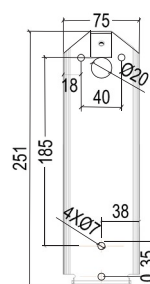

## Wall Mounted SS Lights with ABS ring

6 - 25 watts

6 - 25 watts

35 watts

35 watts

Wall mounted niche less lights are built of stable, heat-resistant plastic materials. This flood lamp has been designed to be used fully submerged it is a class III electric part with low safety voltage & complies with IP68 degree protection at a normal depth of 2 meters. Cross head mount with screws are supplied as part of light to fix in the wall. This light comes with high quality LED bulb, GEL filled for long life of product.

### TECHNICAL SPECIFICATION

Type	Ref. Code	Wattage	Volt	Box Dimensions (mm)	Product dimensions (mm)
Wall mounted light with SS Facia Ring - WW	ASWML6WWSS	6	12	250 x 250 x 60	Ø 230 x 54
Wall mounted light with SS Facia Ring - CW	ASWML6CWSS	6	12	250 x 250 x 60	Ø 230 x 54
Wall mounted light with SS Facia Ring - WW	ASWML12WWSS	12	12	250 x 250 x 60	Ø 230 x 54
Wall mounted light with SS Facia Ring - CW	ASWML12CWSS	12	12	250 x 250 x 60	Ø 230 x 54
Wall mounted light with SS Facia Ring - WW	ASWML18WWSS	18	12	250 x 250 x 60	Ø 230 x 54
Wall mounted light with SS Facia Ring - CW	ASWML18CWSS	18	12	250 x 250 x 60	Ø 230 x 54
Wall mounted light with SS Facia Ring - WW	ASWML25WWSS	25	12	250 x 250 x 60	Ø 230 x 54
Wall mounted light with SS Facia Ring - WW	ASWML35WWSS	35	12	300 x 300 x 75	Ø 300 x 79
Wall mounted light with SS Facia Ring - RGB	ASWML6RSS	6	12	250 x 250 x 60	Ø 230 x 54
Wall mounted light with SS Facia Ring - RGB	ASWML12RSS	12	12	250 x 250 x 60	Ø 230 x 54
Wall mounted light with SS Facia Ring - RGB	ASWML18RSS	18	12	250 x 250 x 60	Ø 230 x 54