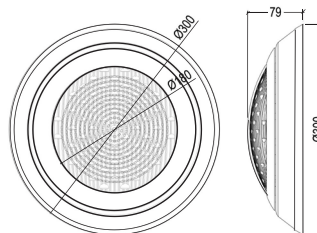

## Wall Mounted SS Lights with ABS ring

6 - 25 watts

6 - 25 watts

35 watts

35 watts

Wall mounted niche less lights are built of stable, heat-resistant plastic materials. This flood lamp has been designed to be used fully submerged it is a class III electric part with low safety voltage & complies with IP68 degree protection at a normal depth of 2 meters. Cross head mount with screws are supplied as part of light to fix in the wall. This light comes with high quality LED bulb, GEL filled for long life of product.

### FEATURES:

- Colour - Warm white | Cool white | RGB
- 120 deg Beam angle LED.
- 115 lumens per watt highest in industry (only for single color)
- Uniform Illumination.
- Long life LEDs up to 50000 working hours.
- 100% Epoxy filled complete sealing.
- Easy installation - these lights can be mounted on all sorts of swimming pool.
- Transformer/driver 230 input/ 12 Volt

### TECHNICAL SPECIFICATION

Type	Ref. Code	Wattage	Volt	Box Dimensions (mm)	Product dimensions (mm)
Wall mounted light with SS Facia Ring - WW	ASWML6WWSS	6	12	250 x 250 x 60	Ø 230 x 54
Wall mounted light with SS Facia Ring - CW	ASWML6CWSS	6	12	250 x 250 x 60	Ø 230 x 54
Wall mounted light with SS Facia Ring - WW	ASWML12WWSS	12	12	250 x 250 x 60	Ø 230 x 54
Wall mounted light with SS Facia Ring - CW	ASWML12CWSS	12	12	250 x 250 x 60	Ø 230 x 54
Wall mounted light with SS Facia Ring - WW	ASWML18WWSS	18	12	250 x 250 x 60	Ø 230 x 54
Wall mounted light with SS Facia Ring - CW	ASWML18CWSS	18	12	250 x 250 x 60	Ø 230 x 54
Wall mounted light with SS Facia Ring - WW	ASWML25WWSS	25	12	250 x 250 x 60	Ø 230 x 54
Wall mounted light with SS Facia Ring - WW	ASWML35WWSS	35	12	300 x 300 x 75	Ø 300 x 79
Wall mounted light with SS Facia Ring - RGB	ASWML6RSS	6	12	250 x 250 x 60	Ø 230 x 54
Wall mounted light with SS Facia Ring - RGB	ASWML12RSS	12	12	250 x 250 x 60	Ø 230 x 54
Wall mounted light with SS Facia Ring - RGB	ASWML18RSS	18	12	250 x 250 x 60	Ø 230 x 54