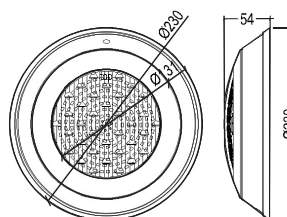

## Wall Mounted SS Lights with ABS ring

6 - 25 watts

6 - 25 watts

35 watts

35 watts

Wall mounted niche less lights are built of stable, heat-resistant plastic materials. This flood lamp has been designed to be used fully submerged it is a class III electric part with low safety voltage & complies with IP68 degree protection at a normal depth of 2 meters. Cross head mount with screws are supplied as part of light to fix in the wall. This light comes with high quality LED bulb, GEL filled for long life of product.

### TECHNICAL SPECIFICATION

Type	Ref. Code	Wattage	Volt	Box Dimensions (mm)	Product dimensions (mm)
Wall mounted light with SS Facia Ring - WW	ASWML6WWSS	6	12	250 x 250 x 60	Ø 230 x 54
Wall mounted light with SS Facia Ring - CW	ASWML6CWSS	6	12	250 x 250 x 60	Ø 230 x 54
Wall mounted light with SS Facia Ring - WW	ASWML12WWSS	12	12	250 x 250 x 60	Ø 230 x 54
Wall mounted light with SS Facia Ring - CW	ASWML12CWSS	12	12	250 x 250 x 60	Ø 230 x 54
Wall mounted light with SS Facia Ring - WW	ASWML18WWSS	18	12	250 x 250 x 60	Ø 230 x 54
Wall mounted light with SS Facia Ring - CW	ASWML18CWSS	18	12	250 x 250 x 60	Ø 230 x 54
Wall mounted light with SS Facia Ring - WW	ASWML25WWSS	25	12	250 x 250 x 60	Ø 230 x 54
Wall mounted light with SS Facia Ring - WW	ASWML35WWSS	35	12	300 x 300 x 75	Ø 300 x 79
Wall mounted light with SS Facia Ring - RGB	ASWML6RSS	6	12	250 x 250 x 60	Ø 230 x 54
Wall mounted light with SS Facia Ring - RGB	ASWML12RSS	12	12	250 x 250 x 60	Ø 230 x 54
Wall mounted light with SS Facia Ring - RGB	ASWML18RSS	18	12	250 x 250 x 60	Ø 230 x 54