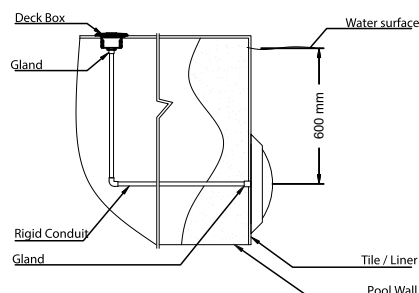

## Wall Mounted SS Lights with ABS ring

6 - 25 watts

6 - 25 watts

35 watts

35 watts

Wall mounted niche less lights are built of stable, heat-resistant plastic materials. This flood lamp has been designed to be used fully submerged it is a class III electric part with low safety voltage & complies with IP68 degree protection at a normal depth of 2 meters. Cross head mount with screws are supplied as part of light to fix in the wall. This light comes with high quality LED bulb, GEL filled for long life of product.

### TECHNICAL SPECIFICATION

Type	Ref. Code	Wattage	Volt	Box Dimensions (mm)	Product dimensions (mm)
Wall mounted light with SS Facia Ring - WW	ASWML6WWSS	6	12	250 x 250 x 60	Ø 230 x 54
Wall mounted light with SS Facia Ring - CW	ASWML6CWSS	6	12	250 x 250 x 60	Ø 230 x 54
Wall mounted light with SS Facia Ring - WW	ASWML12WWSS	12	12	250 x 250 x 60	Ø 230 x 54
Wall mounted light with SS Facia Ring - CW	ASWML12CWSS	12	12	250 x 250 x 60	Ø 230 x 54
Wall mounted light with SS Facia Ring - WW	ASWML18WWSS	18	12	250 x 250 x 60	Ø 230 x 54
Wall mounted light with SS Facia Ring - CW	ASWML18CWSS	18	12	250 x 250 x 60	Ø 230 x 54
Wall mounted light with SS Facia Ring - WW	ASWML25WWSS	25	12	250 x 250 x 60	Ø 230 x 54
Wall mounted light with SS Facia Ring - WW	ASWML35WWSS	35	12	300 x 300 x 75	Ø 300 x 79
Wall mounted light with SS Facia Ring - RGB	ASWML6RSS	6	12	250 x 250 x 60	Ø 230 x 54
Wall mounted light with SS Facia Ring - RGB	ASWML12RSS	12	12	250 x 250 x 60	Ø 230 x 54
Wall mounted light with SS Facia Ring - RGB	ASWML18RSS	18	12	250 x 250 x 60	Ø 230 x 54