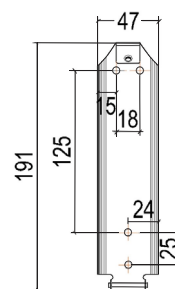

## Wall Mounted SS Lights with ABS ring

6 - 25 watts

6 - 25 watts

35 watts

35 watts

Wall mounted niche less lights are built of stable, heat-resistant plastic materials. This flood lamp has been designed to be used fully submerged it is a class III electric part with low safety voltage & complies with IP68 degree protection at a normal depth of 2 meters. Cross head mount with screws are supplied as part of light to fix in the wall. This light comes with high quality LED bulb, GEL filled for long life of product.

### TECHNICAL SPECIFICATION

Type	Ref. Code	Wattage	Volt	Box Dimensions (mm)	Product dimensions (mm)
Wall mounted light with SS Facia Ring - WW	ASWML6WWSS	6	12	250 x 250 x 60	Ø 230 x 54
Wall mounted light with SS Facia Ring - CW	ASWML6CWSS	6	12	250 x 250 x 60	Ø 230 x 54
Wall mounted light with SS Facia Ring - WW	ASWML12WWSS	12	12	250 x 250 x 60	Ø 230 x 54
Wall mounted light with SS Facia Ring - CW	ASWML12CWSS	12	12	250 x 250 x 60	Ø 230 x 54
Wall mounted light with SS Facia Ring - WW	ASWML18WWSS	18	12	250 x 250 x 60	Ø 230 x 54
Wall mounted light with SS Facia Ring - CW	ASWML18CWSS	18	12	250 x 250 x 60	Ø 230 x 54
Wall mounted light with SS Facia Ring - WW	ASWML25WWSS	25	12	250 x 250 x 60	Ø 230 x 54
Wall mounted light with SS Facia Ring - WW	ASWML35WWSS	35	12	300 x 300 x 75	Ø 300 x 79
Wall mounted light with SS Facia Ring - RGB	ASWML6RSS	6	12	250 x 250 x 60	Ø 230 x 54
Wall mounted light with SS Facia Ring - RGB	ASWML12RSS	12	12	250 x 250 x 60	Ø 230 x 54
Wall mounted light with SS Facia Ring - RGB	ASWML18RSS	18	12	250 x 250 x 60	Ø 230 x 54