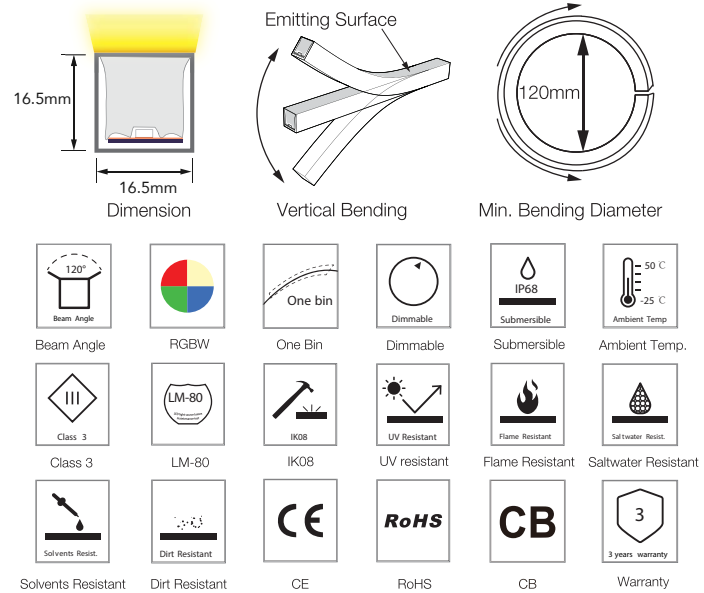

### Illuminance Distribution

White Color Charts

Made in ROC

## RGBW Strip Light Specification