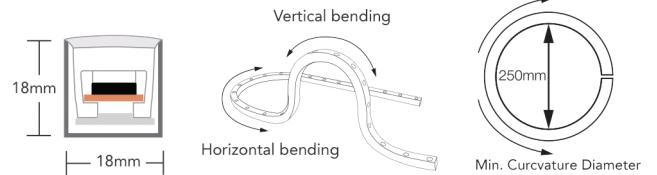

### Specification

Optional LENSs Distribution

Optional Cover:

Dimension

### Technical Parameters

<b>Model No</b>	<b>ASLSL18 + ASSC</b>
<b>Electrical</b>	
Input Voltage	24V DC
Power Consumption	18W/m
<b>Physical</b>	
LED Count	24 LEDs/m
Cutting Unit	6 LEDs
Cutting Unit Length	250mm
Mini. Curvature Diameter	250mm(Horizontal)/400mm (Vertical)
<b>Output</b>	
LED Light	Epistar SMD LED 3535
CRI	>80
Max. Length single feed	4 M
Optional Lens	60°, 20° x 40°
Lumen Maintenance	70,000 Hours L70 @ 25°C 50,000 Hours L70 @ 50°C
<b>Temperature Ranges</b>	
Installation	0°C to 50°C
Operating	-40°C to 55°C
<b>Dependability</b>	
Warranty	5 Years Warranty
IP Rating	IP68