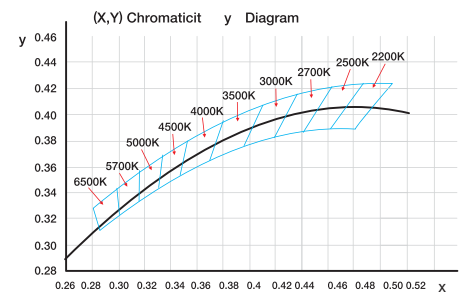

White Color Charts