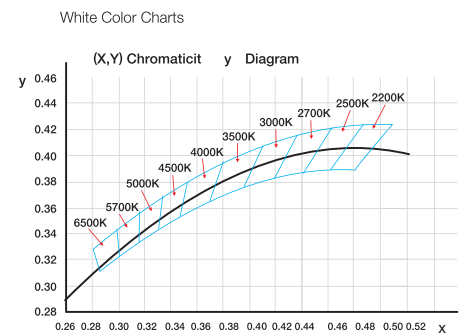

Illuminance Distribution