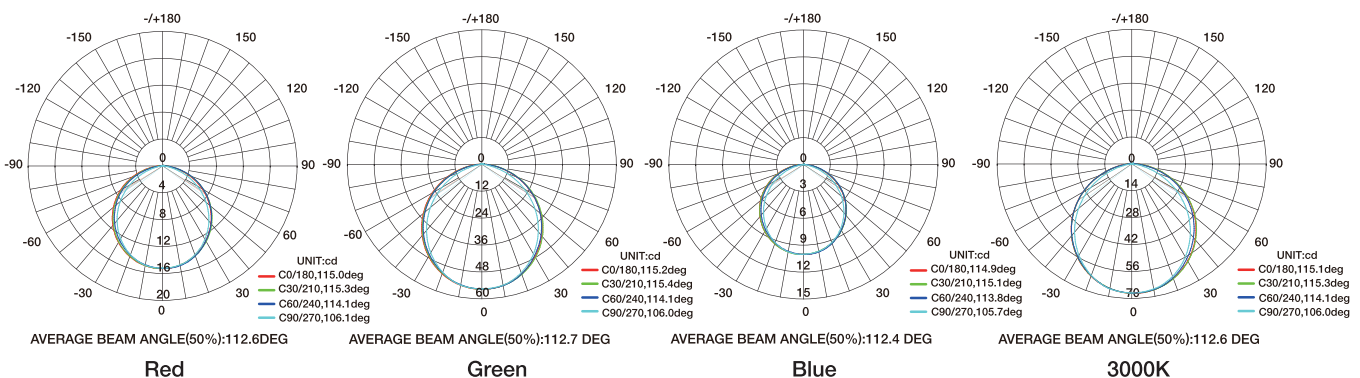

Illuminance Distribution