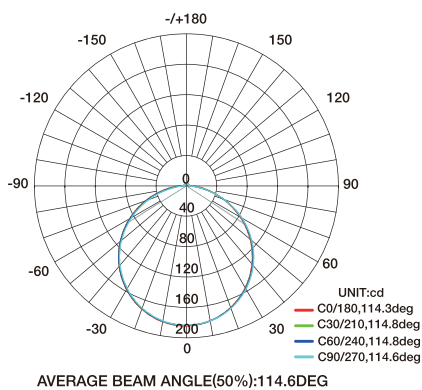

Illuminance Distribution