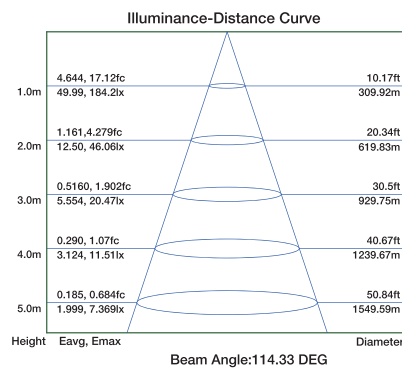

Illuminance Distribution