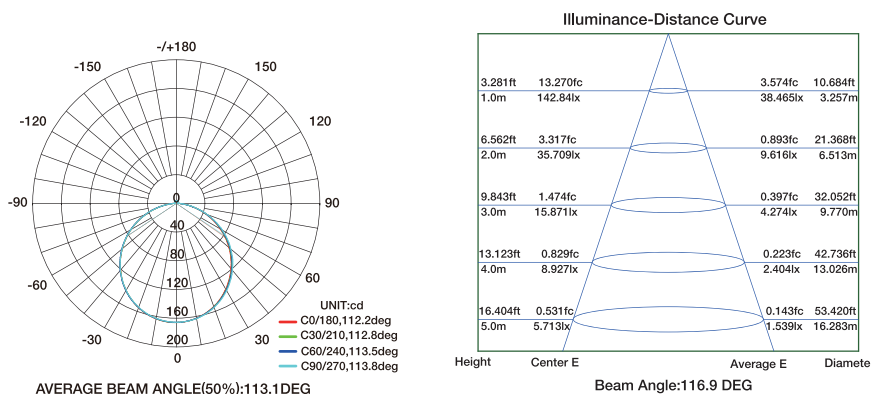

Illuminance Distribution